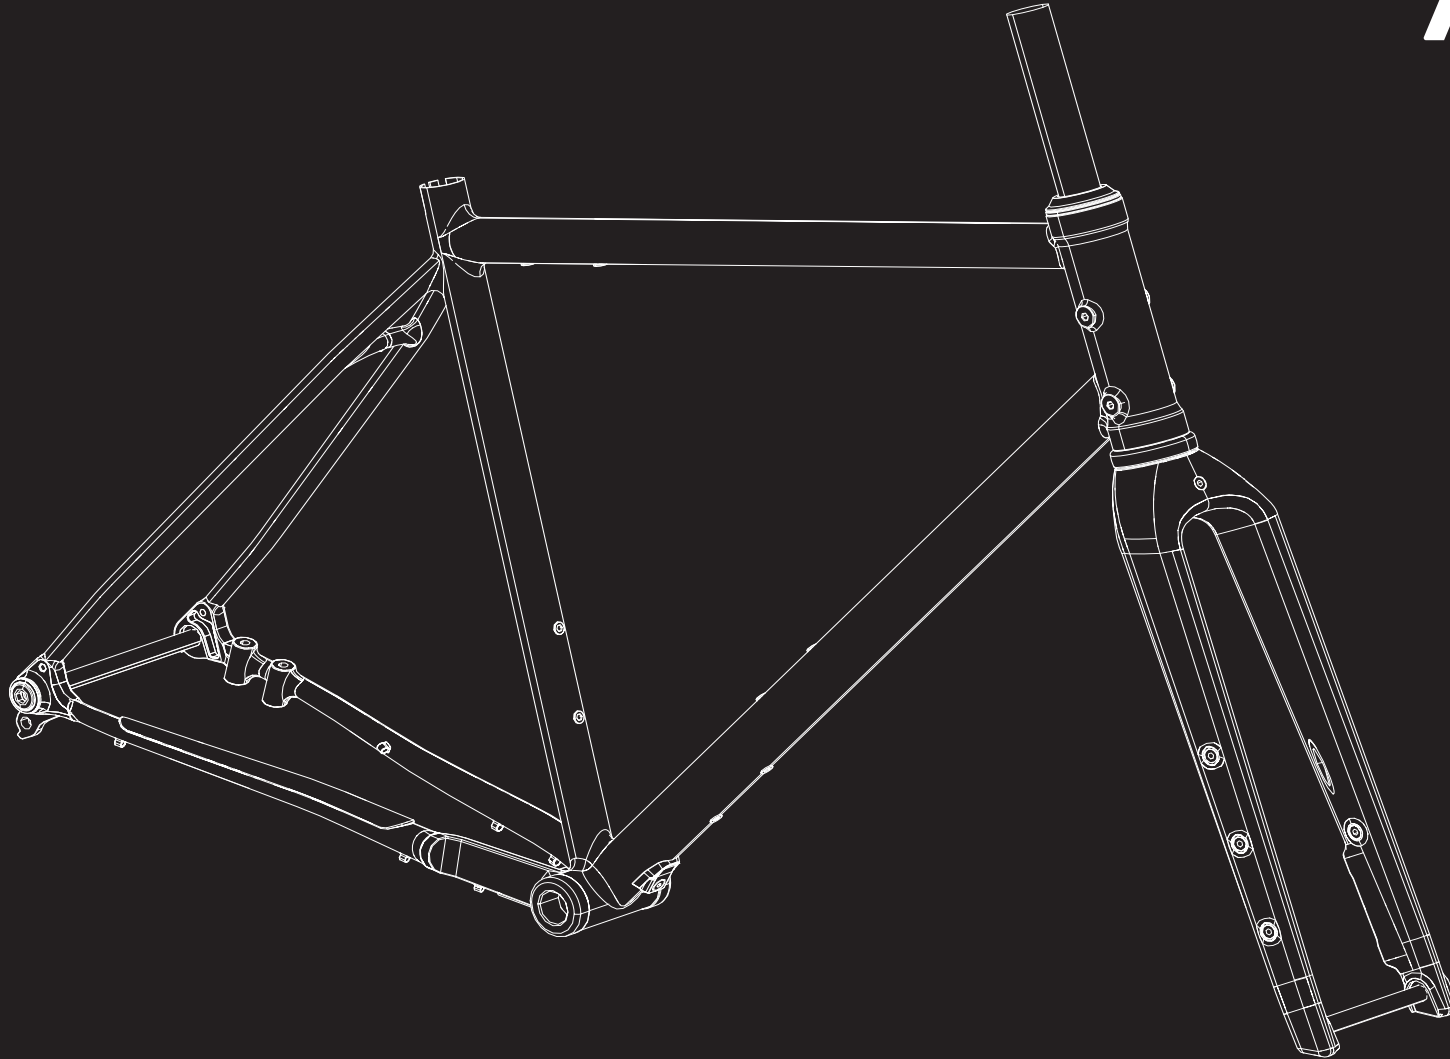

ROSE

ANY QUESTIONS?

technik@rosebikes.com

ROSE Bikes GmbH
Schersweide 4
46395 Bocholt, Germany

FRAME DETAILS

FRAME DETAILS

POS	DESCRIPTION	SPECIFICATIONS	ART. NR.
1	frame	color: maliblu color: pine green	2320597 2320596
2	fork	color: speckled white	2320595
3	derailleur hanger		229953201
4	chainstay protector		2325221
5	cable guide		2310954
6	screw for bottle holder	max torque: 2 Nm	2325486

FRAME DETAILS

POS	DESCRIPTION	SPECIFICATIONS	ART. NR.
7	rack	color: canary	2342211
		color: bubblegum	2342210
		color: serious black	2342212
8	frame fixing screw	M6x20 mm, 4 pieces	2330745
9	screw	M5x15 mm, 6 pieces	2330746

FRAME DETAILS

FRAME GEOMETRY

		S	M	L	XL
SEATTUBE LENGTH [MM]	A	460	510	560	610
TOPTUBE LENGTH HORIZONTAL [MM]	B	553	585	620	650
HEADTUBE LENGTH [MM]	C	140	170	200	230
EXTERNAL HEADSET CUP HEIGHT [MM]	C1	12,6			
HEAD TUBE ANGLE	D	70°			
SEAT TUBE ANGLE	E	75°	74,5°	74°	73,5°
BB DROP [MM]	F	70			
REAR CENTER [MM] (CHAINSTAY LENGTH) [MM]	G	420			
WHEELBASE [MM]	H	1047	1076	1108	1134
REACH [MM]	K	398	417	438	454
STACK [MM]	L	578	607	634	663

FRAME INTERFACES

BOTTOM BRACKET	BSA 68
REAR WHEEL AXLE	12 x 142 mm
REAR BRAKE MOUNT	Flat Mount direct 160mm with adapter 180mm
HEADSET	ZS44 EC44
MAX Ø DISC	180 mm
SEATPOST	27.2mm x 350mm (100mm min. Insert)
MAX. TIRE SIZE	650B x 55 without mudguards and kick stand 650B x 47 with mudguards or kick stand
CRANKSET SPEC	GRX 49,7mm Kettenlinie; max 42t
FRONT DERAILLEUR MOUNT	no
BOTTLE CAGE	yes, 4x
REAR RACK MOUNT	yes, max. load 8 kg per side