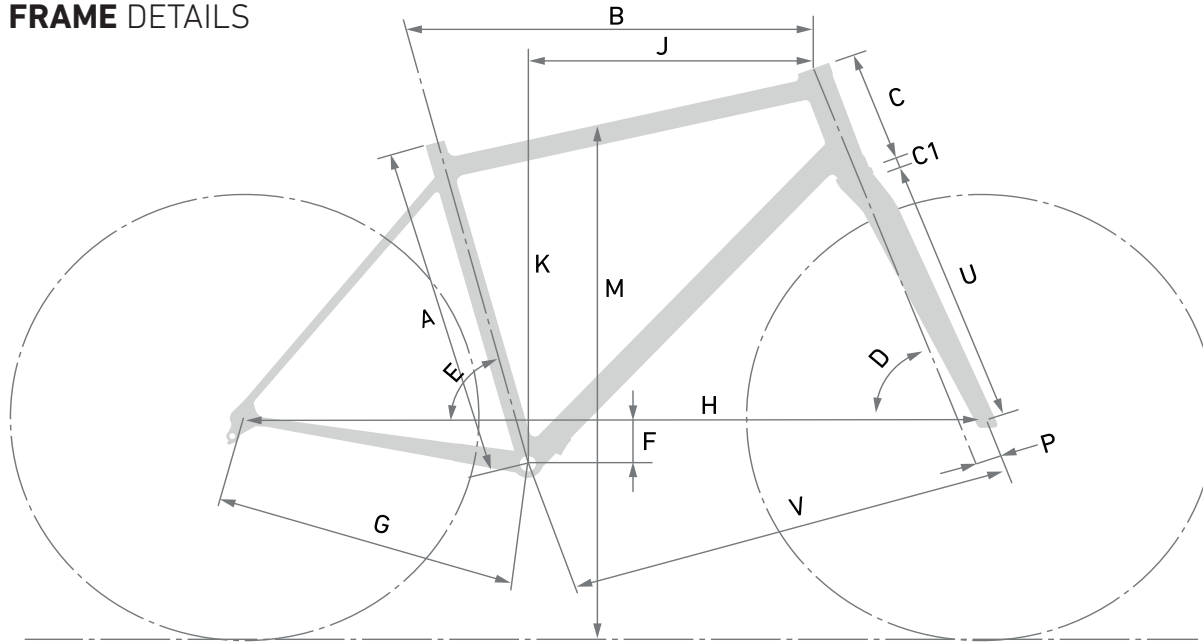

ROSE

ANY QUESTIONS?

technik@rosebikes.com

ROSE Bikes GmbH
Schersweide 4
46395 Bocholt, Germany

FRAME DETAILS

FRAME DETAILS

POS	DESCRIPTION	SPECIFICATIONS	ART. NR.
1	frame	color: maliblu color: pine green	2320597 2320596
2	fork	color: speckled white	2320595
3	derailleur hanger		229953201
4	chainstay protector		2325221
5	cable guide		2310954
6	screw for bottle holder	max torque: 2 Nm	2325486

FRAME DETAILS

FRAME GEOMETRY

		S	M	L	XL
SEATTUBE LENGTH [MM]	A	460	510	560	610
TOPTUBE LENGTH HORIZONTAL [MM]	B	553	585	620	650
HEADTUBE LENGTH [MM]	C	140	170	200	230
EXTERNAL HEADSET CUP HEIGHT [MM]	C1	12,6			
HEAD TUBE ANGLE	D	70°			
SEAT TUBE ANGLE	E	75°	74,5°	74°	73,5°
BB DROP [MM]	F	70			
REAR CENTER [MM] (CHAINSTAY LENGTH) [MM]	G	420			
WHEELBASE [MM]	H	1047	1076	1108	1134
REACH [MM]	K	398	417	438	454
STACK [MM]	L	578	607	634	663

FRAME INTERFACES

BOTTOM BRACKET	BSA 68
REAR WHEEL AXLE	12 x 142 mm
REAR BRAKE MOUNT	Flat Mount direct 160mm with adapter 180mm
HEADSET	ZS44 EC44
MAX Ø DISC	180 mm
SEATPOST	27.2mm x 350mm (100mm min. Insert)
MAX. TIRE SIZE	650B x 55 without mudguards and kick stand 650B x 47 with mudguards or kick stand
CRANKSET SPEC	GRX 49,7mm Kettenlinie; max 42t
FRONT DERAILLEUR MOUNT	no
BOTTLE CAGE	yes, 4x
REAR RACK MOUNT	yes, max. load 8 kg per side

FORK INTERFACES

FRONT WHEEL AXLE	12 x 100mm
FRONT BRAKE MOUNT	Flat Mount direct 160mm with adapter 180mm
MAX Ø DISC	180 mm
MAX. TIRE SIZE	650B x 55 without mudguards 650B x 47 with mudguards
BOTTLE CAGE / ACCESSORY MOUNT	3 kg per side