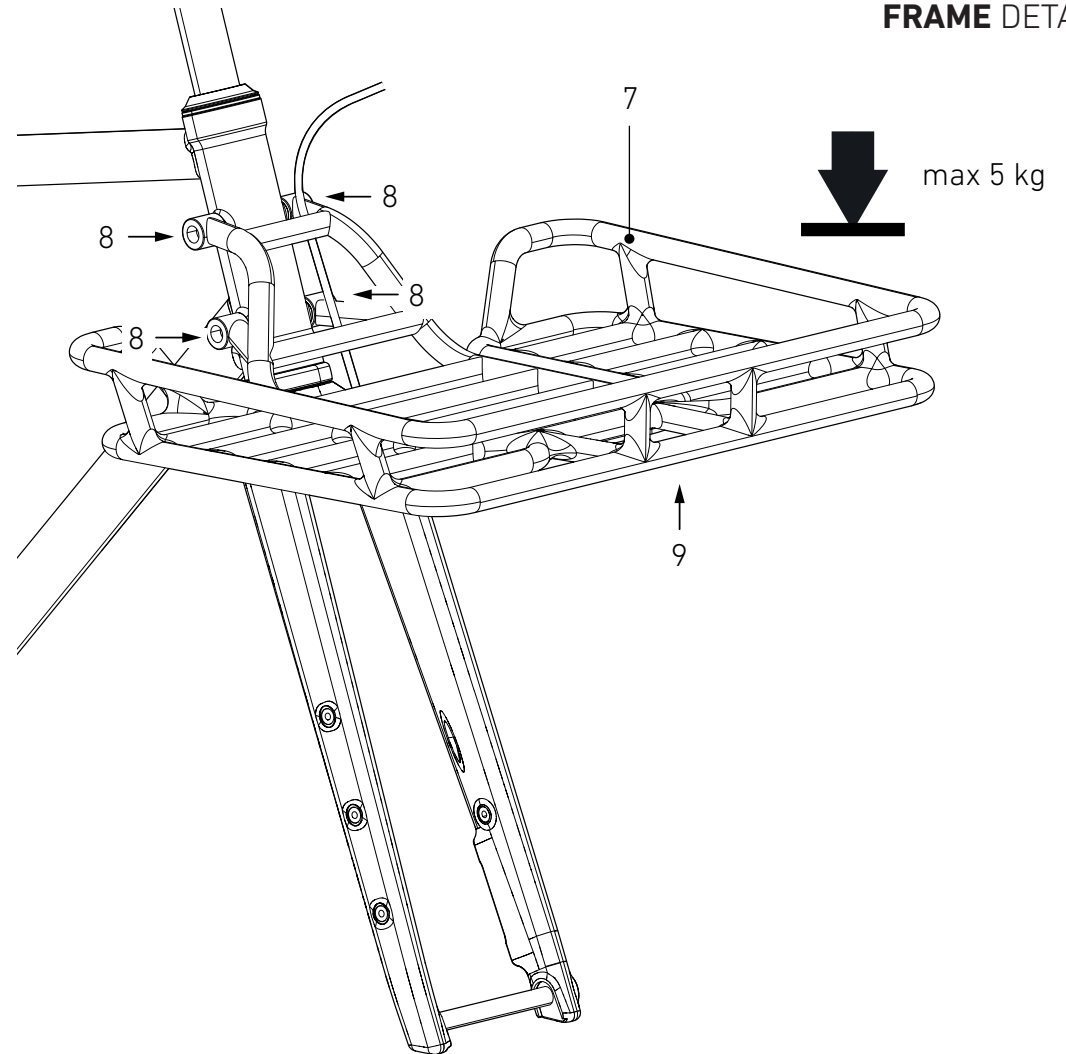

FRAME DETAILS

POS	DESCRIPTION	SPECIFICATIONS	ART. NR.
7	rack	color: canary	2342211
		color: bubblegum	2342210
		color: serious black	2342212
8	frame fixing screw	M6x20 mm, 4 pieces	2330745
9	screw	M5x15 mm, 6 pieces	2330746

FRAME DETAILS

FRAME GEOMETRY

		S	M	L	XL
SEATTUBE LENGTH [MM]	A	460	510	560	610
TOPTUBE LENGTH HORIZONTAL [MM]	B	553	585	620	650
HEADTUBE LENGTH [MM]	C	140	170	200	230
EXTERNAL HEADSET CUP HEIGHT [MM]	C1	12,6			
HEAD TUBE ANGLE	D	70°			
SEAT TUBE ANGLE	E	75°	74,5°	74°	73,5°
BB DROP [MM]	F	70			
REAR CENTER [MM] (CHAINSTAY LENGTH) [MM]	G	420			
WHEELBASE [MM]	H	1047	1076	1108	1134
REACH [MM]	K	398	417	438	454
STACK [MM]	L	578	607	634	663

FRAME INTERFACES

BOTTOM BRACKET	BSA 68
REAR WHEEL AXLE	12 x 142 mm
REAR BRAKE MOUNT	Flat Mount direct 160mm with adapter 180mm
HEADSET	ZS44 EC44
MAX Ø DISC	180 mm
SEATPOST	27.2mm x 350mm (100mm min. Insert)
MAX. TIRE SIZE	650B x 55 without mudguards and kick stand 650B x 47 with mudguards or kick stand
CRANKSET SPEC	GRX 49,7mm Kettenlinie; max 42t
FRONT DERAILLEUR MOUNT	no
BOTTLE CAGE	yes, 4x
REAR RACK MOUNT	yes, max. load 8 kg per side

FORK INTERFACES

FRONT WHEEL AXLE	12 x 100mm
FRONT BRAKE MOUNT	Flat Mount direct 160mm with adapter 180mm
MAX Ø DISC	180 mm
MAX. TIRE SIZE	650B x 55 without mudguards 650B x 47 with mudguards
BOTTLE CAGE / ACCESSORY MOUNT	3 kg per side