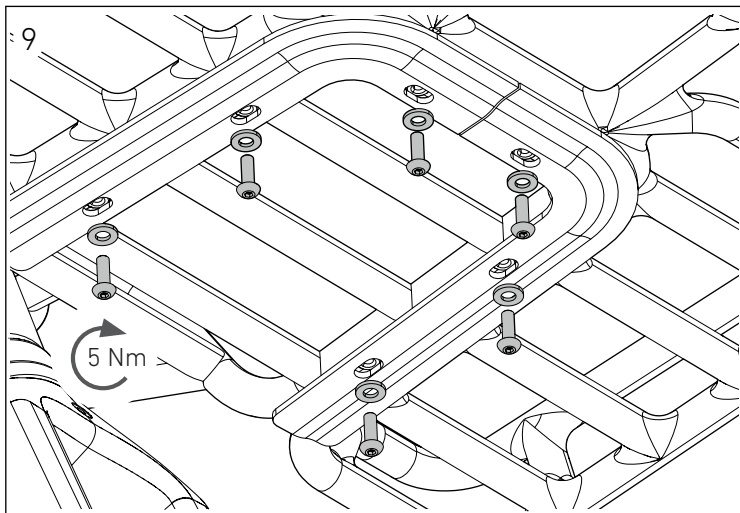

FRAME DETAILS

POS	DESCRIPTION	SPECIFICATIONS	ART. NR.
7	rack	color: canary	2342211
		color: bubblegum	2342210
		color: serious black	2342212
8	frame fixing screw	M6x20 mm, 4 pieces	2330745
9	screw	M5x15 mm, 6 pieces	2330746