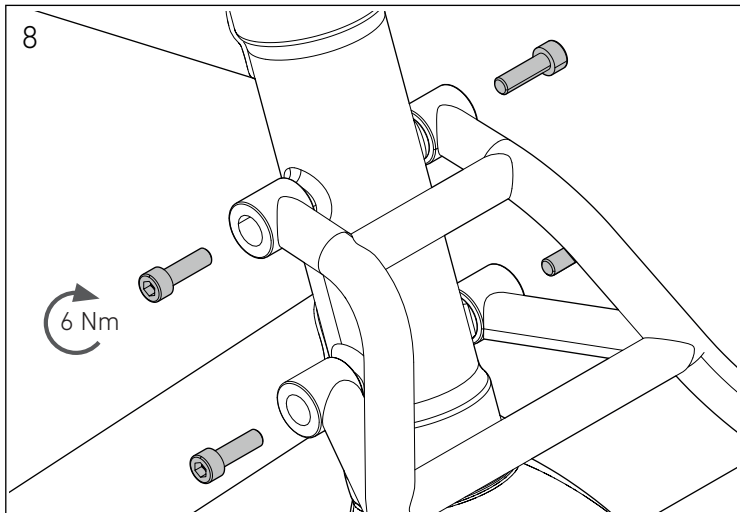

FRAME DETAILS

POS	DESCRIPTION	SPECIFICATIONS	ART. NR.
7	rack	color: canary	2342211
		color: bubblegum	2342210
		color: serious black	2342212
8	frame fixing screw	M6x20 mm, 4 pieces	2330745
9	screw	M5x15 mm, 6 pieces	2330746

FRAME DETAILS

FRAME GEOMETRY

		S	M	L	XL
SEATTUBE LENGTH [MM]	A	460	510	560	610
TOPTUBE LENGTH HORIZONTAL [MM]	B	553	585	620	650
HEADTUBE LENGTH [MM]	C	140	170	200	230
EXTERNAL HEADSET CUP HEIGHT [MM]	C1	12,6			
HEAD TUBE ANGLE	D	70°			
SEAT TUBE ANGLE	E	75°	74,5°	74°	73,5°
BB DROP [MM]	F	70			
REAR CENTER [MM] (CHAINSTAY LENGTH) [MM]	G	420			
WHEELBASE [MM]	H	1047	1076	1108	1134
REACH [MM]	K	398	417	438	454
STACK [MM]	L	578	607	634	663

FRAME INTERFACES

BOTTOM BRACKET	BSA 68
REAR WHEEL AXLE	12 x 142 mm
REAR BRAKE MOUNT	Flat Mount direct 160mm with adapter 180mm
HEADSET	ZS44 EC44
MAX Ø DISC	180 mm
SEATPOST	27.2mm x 350mm (100mm min. Insert)
MAX. TIRE SIZE	650B x 55 without mudguards and kick stand 650B x 47 with mudguards or kick stand
CRANKSET SPEC	GRX 49,7mm Kettenlinie; max 42t
FRONT DERAILLEUR MOUNT	no
BOTTLE CAGE	yes, 4x
REAR RACK MOUNT	yes, max. load 8 kg per side

FORK INTERFACES

FRONT WHEEL AXLE	12 x 100mm
FRONT BRAKE MOUNT	Flat Mount direct 160mm with adapter 180mm
MAX Ø DISC	180 mm
MAX. TIRE SIZE	650B x 55 without mudguards 650B x 47 with mudguards
BOTTLE CAGE / ACCESSORY MOUNT	3 kg per side