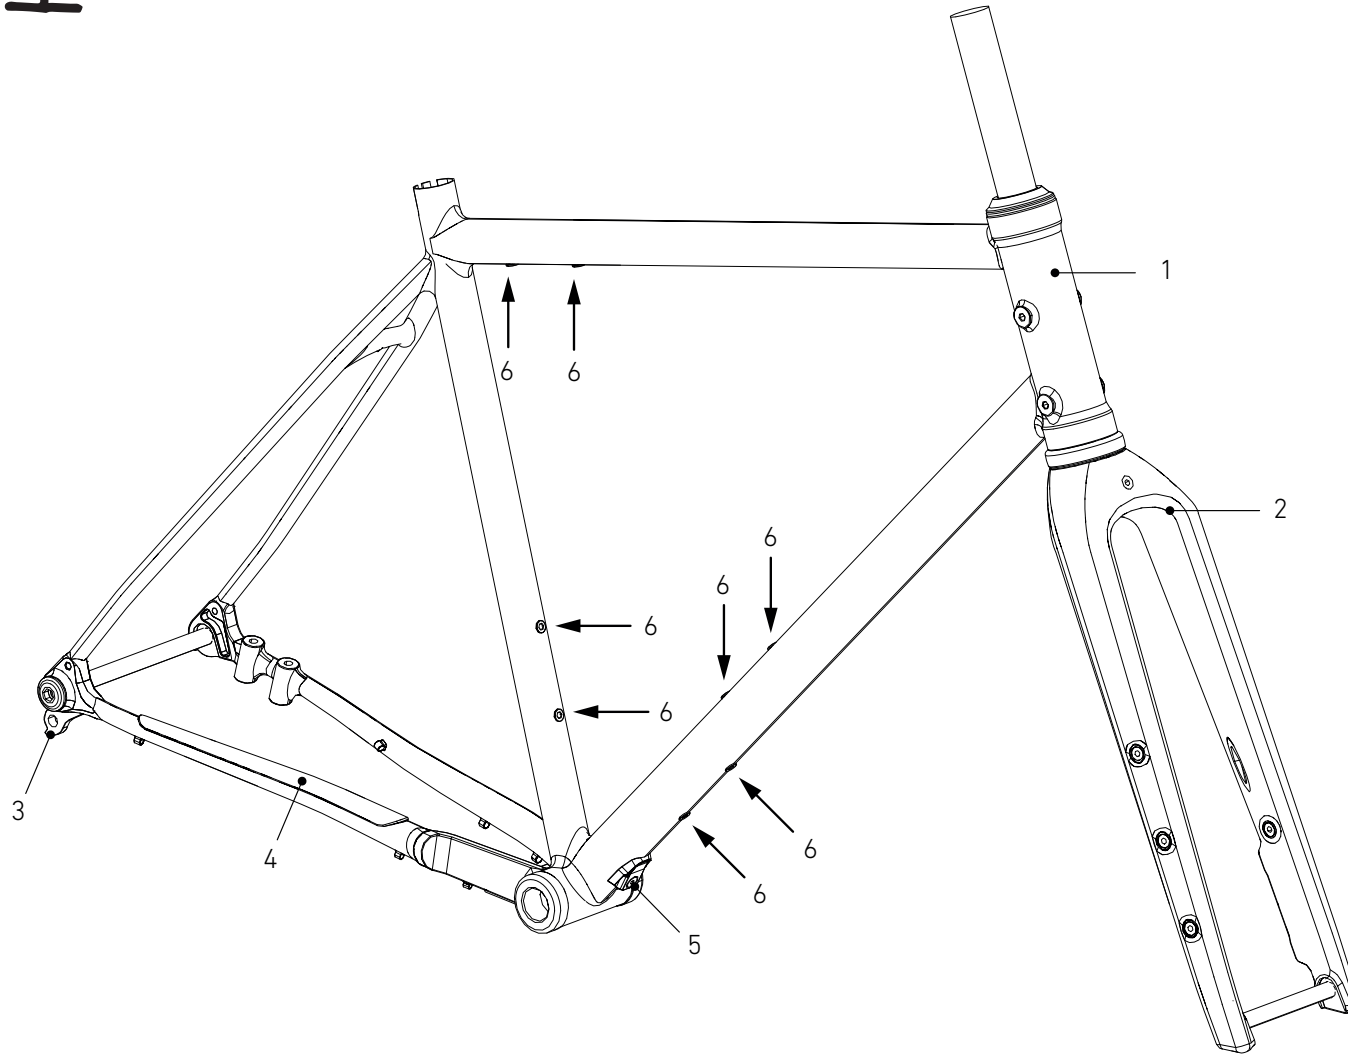

ROSE

ANY QUESTIONS?

technik@rosebikes.com

ROSE Bikes GmbH
Schersweide 4
46395 Bocholt, Germany

FRAME DETAILS

FRAME DETAILS

POS	DESCRIPTION	SPECIFICATIONS	ART. NR.
1	frame	color: maliblu color: pine green	2320597 2320596
2	fork	color: speckled white	2320595
3	derailleur hanger		229953201
4	chainstay protector		2325221
5	cable guide		2310954
6	screw for bottle holder	max torque: 2 Nm	2325486

FRAME DETAILS

POS	DESCRIPTION	SPECIFICATIONS	ART. NR.
7	rack	color: canary	2342211
		color: bubblegum	2342210
		color: serious black	2342212
8	frame fixing screw	M6x20 mm, 4 pieces	2330745
9	screw	M5x15 mm, 6 pieces	2330746

FRAME DETAILS

FRAME GEOMETRY

		S	M	L	XL
SEATTUBE LENGTH [MM]	A	460	510	560	610
TOPTUBE LENGTH HORIZONTAL [MM]	B	553	585	620	650
HEADTUBE LENGTH [MM]	C	140	170	200	230
EXTERNAL HEADSET CUP HEIGHT [MM]	C1	12,6			
HEAD TUBE ANGLE	D	70°			
SEAT TUBE ANGLE	E	75°	74,5°	74°	73,5°
BB DROP [MM]	F	70			
REAR CENTER [MM] (CHAINSTAY LENGTH) [MM]	G	420			
WHEELBASE [MM]	H	1047	1076	1108	1134
REACH [MM]	K	398	417	438	454
STACK [MM]	L	578	607	634	663

FRAME INTERFACES

BOTTOM BRACKET	BSA 68
REAR WHEEL AXLE	12 x 142 mm
REAR BRAKE MOUNT	Flat Mount direct 160mm with adapter 180mm
HEADSET	ZS44 EC44
MAX Ø DISC	180 mm
SEATPOST	27.2mm x 350mm (100mm min. Insert)
MAX. TIRE SIZE	650B x 55 without mudguards and kick stand 650B x 47 with mudguards or kick stand
CRANKSET SPEC	GRX 49,7mm Kettenlinie; max 42t
FRONT DERAILLEUR MOUNT	no
BOTTLE CAGE	yes, 4x
REAR RACK MOUNT	yes, max. load 8 kg per side