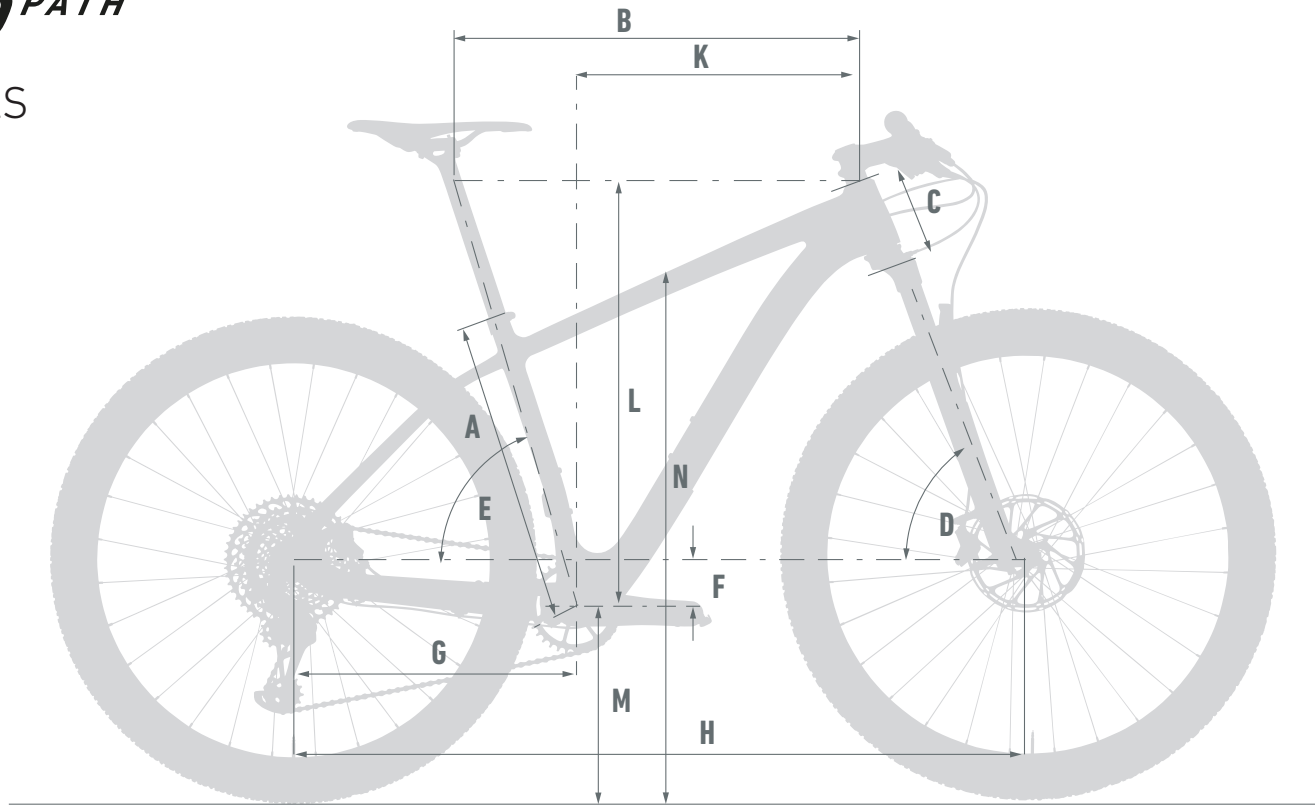

POS.	DESCRIPTION	SPECIFICATIONS	ART. NR.
1	derailleur hanger	ROSE Nr. 38	2044026
2	derailleur hanger screw	anodized blue	
1	derailleur hanger	ROSE Nr. 38	228577901
2	derailleur hanger screw	anodized black	
3	insert right		225209701
4	insert left		2181105
	GREASE	DYNAMIC GALLI BEARING 100 g	49217800
		DYNAMIC GALLI BEARING 400 g	49217900

PSYCHO^{PATH}

FRAME DETAILS

FRAME GEOMETRY

		SIZE S	SIZE M	SIZE L	SIZE XL
SEAT TUBE LENGTH	A	415	450	480	510
TOP TUBE LENGTH	B	568	605	625	645
HEAD TUBE LENGTH	C	95	100	110	115
HEAD TUBE ANGLE	D	70°	70.5°		
SEAT TUBE ANGLE	E	74.5°	74°		
BB DROP	F	-45	-67		
CHAIN STAY LENGTH	G	428			
WHEEL BASE	H	1075	1100	1120	1141
REACH	K	407	426	443	462
STACK	L	580	626	635	640
BB HEIGHT	M	303	305		
STANDOVER HEIGHT	N	751	787	810	821
TRAVEL FRONT		100			

FRAME INTERFACES

BOTTOM BRACKET	PF30
HEADSET	IS 42 (with Ø50 headset top cover) / 52, Art. Nr. 2258714
REAR WHEEL AXLE	length: 174mm, M12x1,75, thread length: 20mm for example DT Swiss RWS axle, Art. Nr. 1286120
REAR BRAKE MOUNT	PM 160
MAX. Ø REAR BRAKE DISC	160 mm
Ø SEAT TUBE	27.2 mm / internal dropper compatible
Ø SEAT POST CLAMP	31.8 mm for example ROSE seat post clamp, Art. Nr. 226962001
MAX. TIRE WIDTH	2.25"
WHEEL SIZE	S: 27,5" / M - XL: 29"
MAX. CHAINRING SIZE	38 T
FRONT DERAILLEUR MOUNT	HDM
REAR HUB SPACING	12 x 142 mm

MAX SYSTEM WEIGHT (RIDER + BICYCLE + CLOTHING + GEAR + LUGGAGE): 120 KG