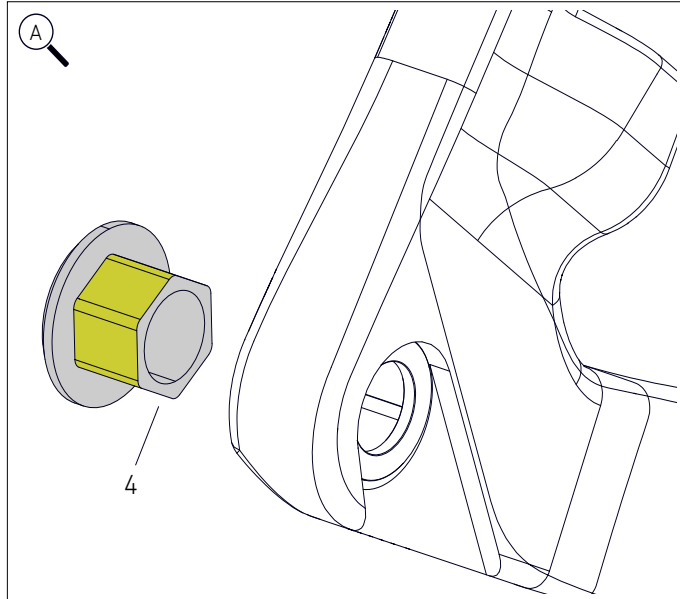

POS.	DESCRIPTION	SPECIFICATIONS	ART. NR.
1	derailleur hanger	ROSE Nr. 38	2044026
2	derailleur hanger screw	anodized blue	
1	derailleur hanger	ROSE Nr. 38	228577901
2	derailleur hanger screw	anodized black	
3	insert right		225209701
4	insert left		2181105
	GREASE	DYNAMIC GALLI BEARING 100 g	49217800
		DYNAMIC GALLI BEARING 400 g	49217900

PSYCHO^{PATH}

FRAME DETAILS

FRAME GEOMETRY

		SIZE S	SIZE M	SIZE L	SIZE XL
SEAT TUBE LENGTH	A	415	450	480	510
TOP TUBE LENGTH	B	568	605	625	645
HEAD TUBE LENGTH	C	95	100	110	115
HEAD TUBE ANGLE	D	70°	70.5°		
SEAT TUBE ANGLE	E	74.5°	74°		
BB DROP	F	-45	-67		
CHAIN STAY LENGTH	G	428			
WHEEL BASE	H	1075	1100	1120	1141
REACH	K	407	426	443	462
STACK	L	580	626	635	640
BB HEIGHT	M	303	305		
STANDOVER HEIGHT	N	751	787	810	821
TRAVEL FRONT		100			

FRAME INTERFACES

BOTTOM BRACKET	PF30
HEADSET	IS 42 (with Ø50 headset top cover) / 52, Art. Nr. 2258714
REAR WHEEL AXLE	length: 174mm, M12x1,75, thread length: 20mm for example DT Swiss RWS axle, Art. Nr. 1286120
REAR BRAKE MOUNT	PM 160
MAX. Ø REAR BRAKE DISC	160 mm
Ø SEAT TUBE	27.2 mm / internal dropper compatible
Ø SEAT POST CLAMP	31.8 mm for example ROSE seat post clamp, Art. Nr. 226962001
MAX. TIRE WIDTH	2.25"
WHEEL SIZE	S: 27,5" / M - XL: 29"
MAX. CHAINRING SIZE	38 T
FRONT DERAILLEUR MOUNT	HDM
REAR HUB SPACING	12 x 142 mm