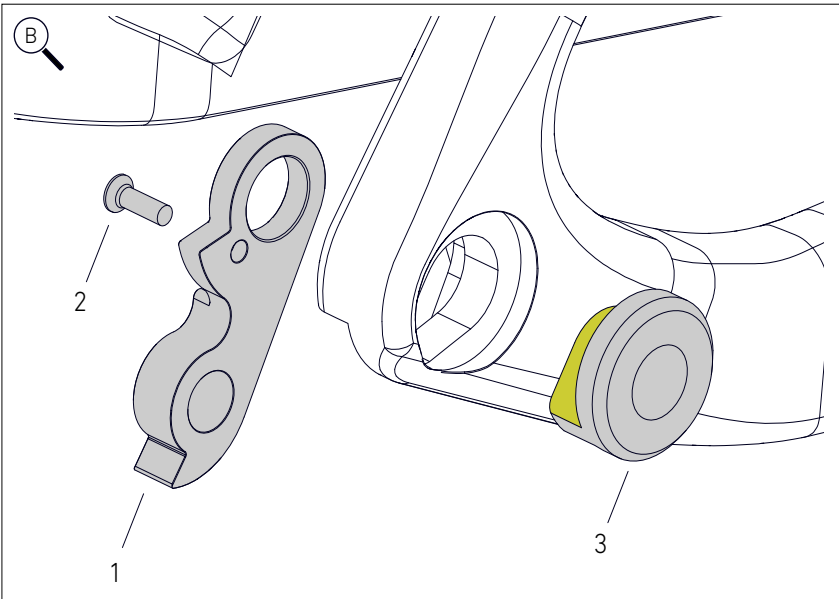

POS.	DESCRIPTION	SPECIFICATIONS	ART. NR.
1	derailleur hanger	ROSE Nr. 38	2044026
2	derailleur hanger screw	anodized blue	
1	derailleur hanger	ROSE Nr. 38	228577901
2	derailleur hanger screw	anodized black	
3	insert right		225209701
4	insert left		2181105
	GREASE	DYNAMIC GALLI BEARING 100 g	49217800
		DYNAMIC GALLI BEARING 400 g	49217900

PSYCHO^{PATH}

FRAME DETAILS

FRAME GEOMETRY

		SIZE S	SIZE M	SIZE L	SIZE XL
SEAT TUBE LENGTH	A	415	450	480	510
TOP TUBE LENGTH	B	568	605	625	645
HEAD TUBE LENGTH	C	95	100	110	115
HEAD TUBE ANGLE	D	70°	70.5°		
SEAT TUBE ANGLE	E	74.5°	74°		
BB DROP	F	-45	-67		
CHAIN STAY LENGTH	G	428			
WHEEL BASE	H	1075	1100	1120	1141
REACH	K	407	426	443	462
STACK	L	580	626	635	640
BB HEIGHT	M	303	305		
STANDOVER HEIGHT	N	751	787	810	821
TRAVEL FRONT		100			

FRAME INTERFACES

BOTTOM BRACKET	PF30
HEADSET	IS 42 (with Ø50 headset top cover) / 52, Art. Nr. 2258714
REAR WHEEL AXLE	length: 174mm, M12x1,75, thread length: 20mm for example DT Swiss RWS axle, Art. Nr. 1286120
REAR BRAKE MOUNT	PM 160
MAX. Ø REAR BRAKE DISC	160 mm
Ø SEAT TUBE	27.2 mm / internal dropper compatible
Ø SEAT POST CLAMP	31.8 mm for example ROSE seat post clamp, Art. Nr. 226962001
MAX. TIRE WIDTH	2.25"
WHEEL SIZE	S: 27,5" / M - XL: 29"
MAX. CHAINRING SIZE	38 T
FRONT DERAILLEUR MOUNT	HDM
REAR HUB SPACING	12 x 142 mm

MAX SYSTEM WEIGHT (RIDER + BICYCLE + CLOTHING + GEAR + LUGGAGE): 120 KG