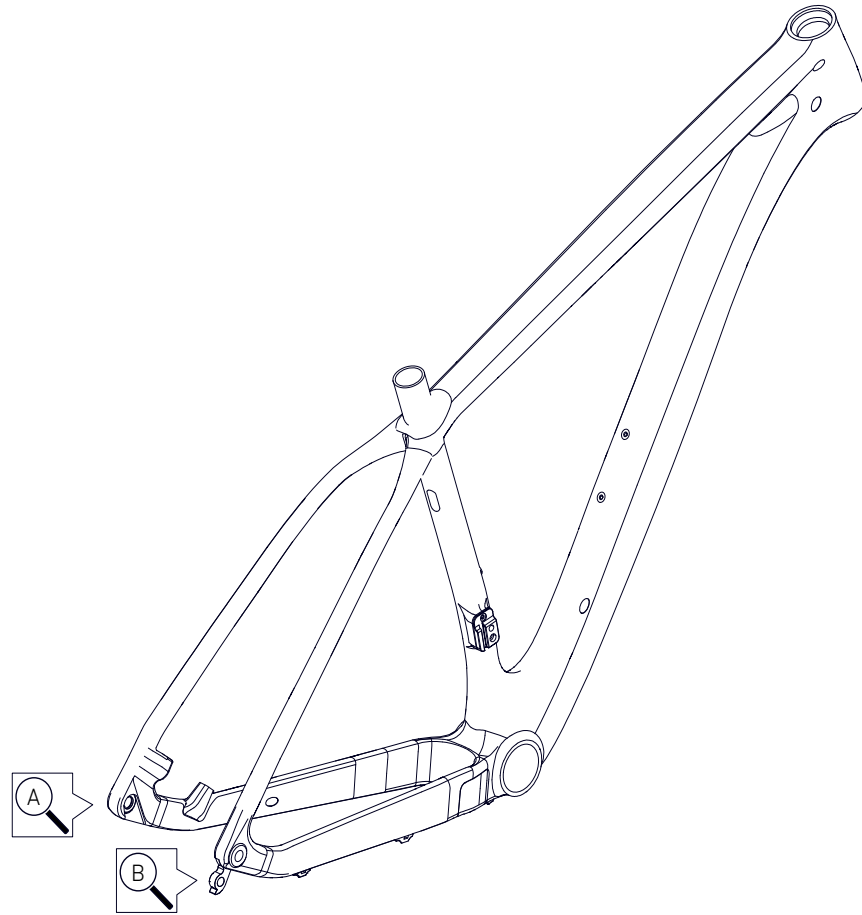

POS.	DESCRIPTION	SPECIFICATIONS	ART. NR.
1	derailleur hanger	ROSE Nr. 38	2044026
2	derailleur hanger screw	anodized blue	
1	derailleur hanger	ROSE Nr. 38	228577901
2	derailleur hanger screw	anodized black	
3	insert right		225209701
4	insert left		2181105
	GREASE	DYNAMIC GALLI BEARING 100 g	49217800
		DYNAMIC GALLI BEARING 400 g	49217900

PSYCHO^{PATH}

FRAME DETAILS

FRAME GEOMETRY

		SIZE S	SIZE M	SIZE L	SIZE XL
SEAT TUBE LENGTH	A	415	450	480	510
TOP TUBE LENGTH	B	568	605	625	645
HEAD TUBE LENGTH	C	95	100	110	115
HEAD TUBE ANGLE	D	70°	70.5°		
SEAT TUBE ANGLE	E	74.5°	74°		
BB DROP	F	-45	-67		
CHAIN STAY LENGTH	G	428			
WHEEL BASE	H	1075	1100	1120	1141
REACH	K	407	426	443	462
STACK	L	580	626	635	640
BB HEIGHT	M	303	305		
STANDOVER HEIGHT	N	751	787	810	821
TRAVEL FRONT		100			

FRAME INTERFACES

BOTTOM BRACKET	PF30
HEADSET	IS 42 (with Ø50 headset top cover) / 52, Art. Nr. 2258714
REAR WHEEL AXLE	length: 174mm, M12x1,75, thread length: 20mm for example DT Swiss RWS axle, Art. Nr. 1286120
REAR BRAKE MOUNT	PM 160
MAX. Ø REAR BRAKE DISC	160 mm
Ø SEAT TUBE	27.2 mm / internal dropper compatible
Ø SEAT POST CLAMP	31.8 mm for example ROSE seat post clamp, Art. Nr. 226962001
MAX. TIRE WIDTH	2.25"
WHEEL SIZE	S: 27,5" / M - XL: 29"
MAX. CHAINRING SIZE	38 T
FRONT DERAILLEUR MOUNT	HDM
REAR HUB SPACING	12 x 142 mm

MAX SYSTEM WEIGHT (RIDER + BICYCLE + CLOTHING + GEAR + LUGGAGE): 120 KG