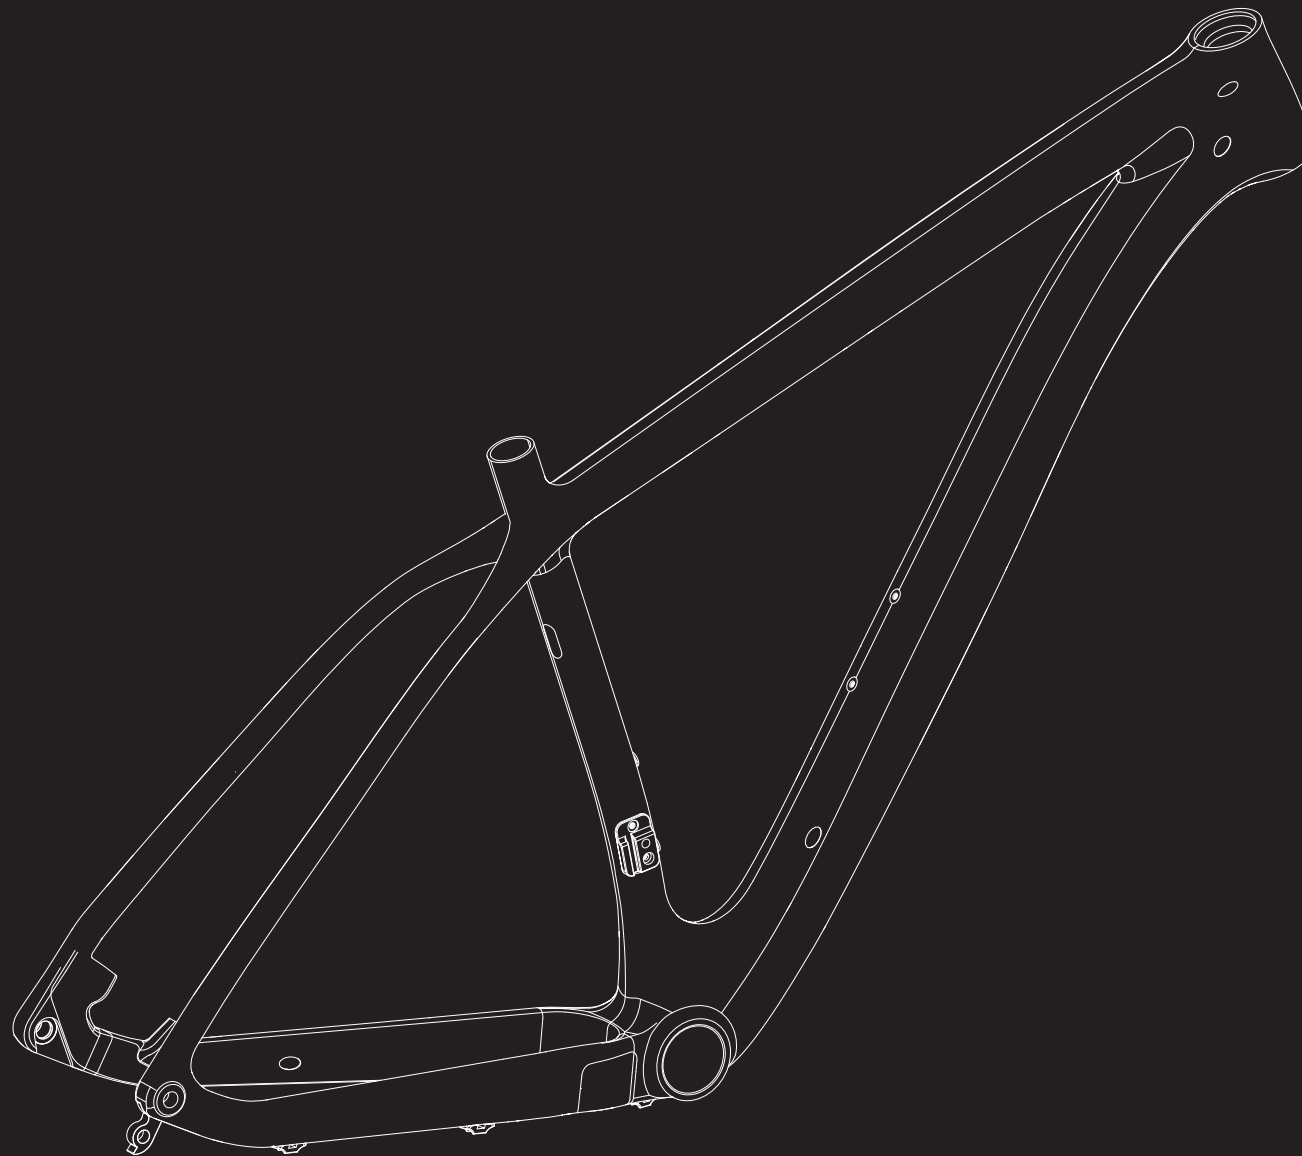

ROSE

ANY QUESTIONS?

technik@rosebikes.com

ROSE Bikes GmbH
Schersweide 4
46395 Bocholt, Germany

PSYCHO^{PATH}

FRAME DETAILS
MODELYEAR > 2017